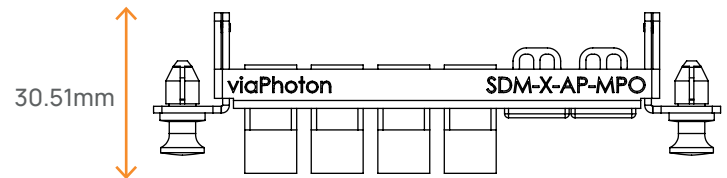

Part Description	600-MPO08MP -PCHG QTY	850-000017QTY
SDM-1-AP-MPO	1	5
SDM-2-AP-MPO	2	4
SDM-3-AP-MPO	3	3
SDM-4-AP-MPO	4	2
SDM-5-AP-MPO	5	1
SDM-6-AP-MPO	6	0

Product Performance	
Spec Parameter	Spec Value
Optical - Single-Mode	
Operational Wavelength	1310 / 1550 Nm
Insertion Loss	0.35 dB
Return Loss, MPO-APC	-60 dB
Optical - Multi-Mode	
Operational Wavelength	850 / 1300 Nm
Insertion Loss @ 850 Nm	0.25 dB
Return Loss	-25 dB
Environmental	
Operational Temp Range	0 to +70 C
Installation Temp Range	0 to +60 C
ROHS	2011 / 65 / EU