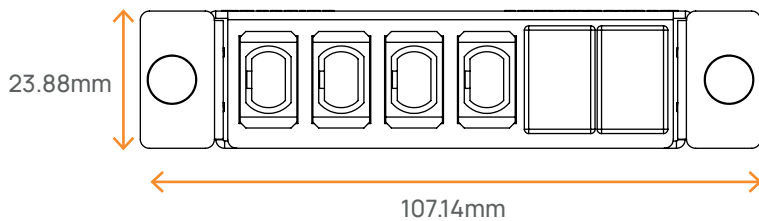

## Features & Benefits

- High-density MPO adapter panel
- 144F per panel (MPO24)
- Supports OM4, OM5 and OS2 fiber types
- Panel options from 1-6 MPO adapters
- Fits both rack mount and wall mount Panels

Part Description	600-MPO08MP -PCHG QTY	850-000017QTY
SDM-1-AP-MPO	1	5
SDM-2-AP-MPO	2	4
SDM-3-AP-MPO	3	3
SDM-4-AP-MPO	4	2
SDM-5-AP-MPO	5	1
SDM-6-AP-MPO	6	0

Product Performance	
Spec Parameter	Spec Value
Optical - Single-Mode	
Operational Wavelength	1310 / 1550 Nm
Insertion Loss	0.35 dB
Return Loss, MPO-APC	-60 dB
Optical - Multi-Mode	
Operational Wavelength	850 / 1300 Nm
Insertion Loss @ 850 Nm	0.25 dB
Return Loss	-25 dB
Environmental	
Operational Temp Range	0 to +70 C
Installation Temp Range	0 to +60 C
ROHS	2011 / 65 / EU