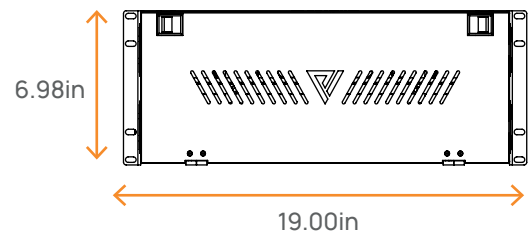

©2022 viaPhoton, Inc. All rights reserved.