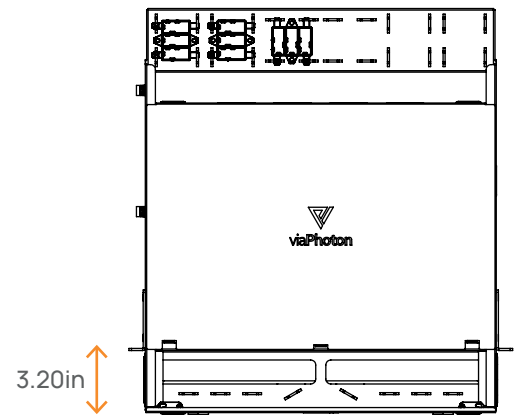

©2022 viaPhoton, Inc. All rights reserved.