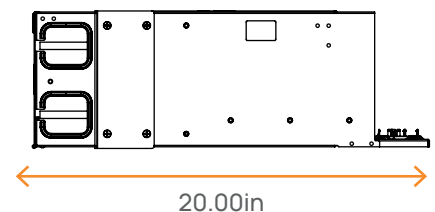

©2022 viaPhoton, Inc. All rights reserved.