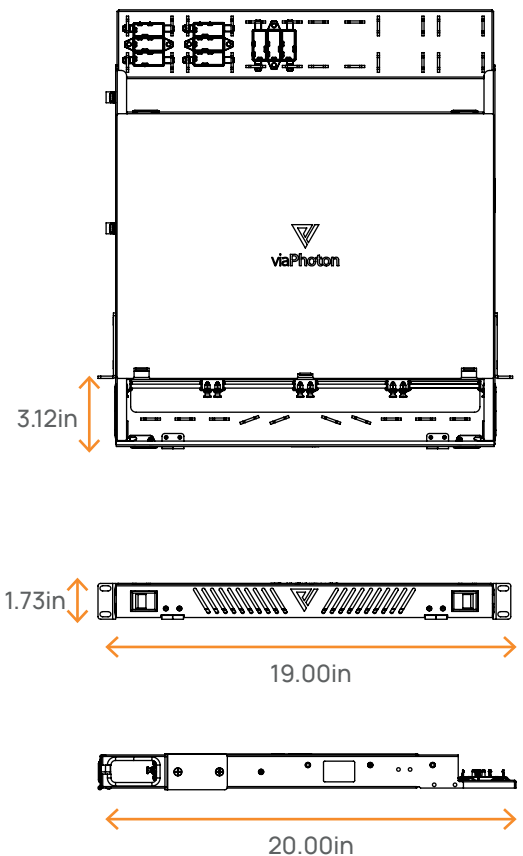

©2022 viaPhoton, Inc. All rights reserved.