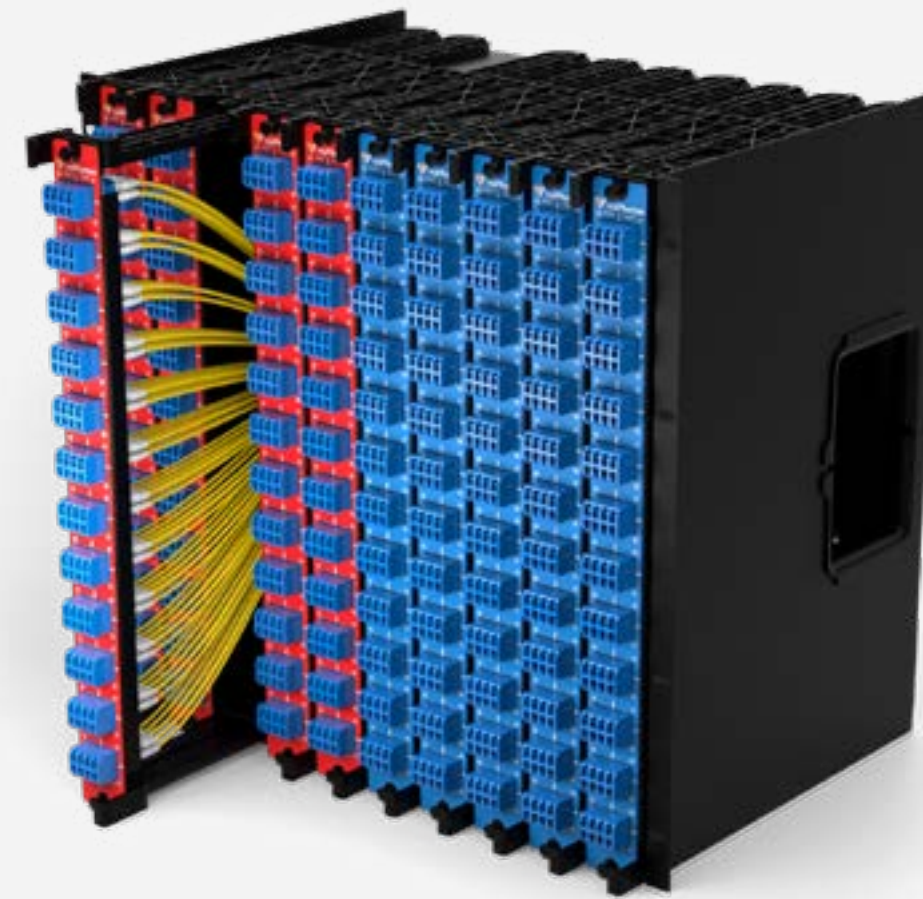

Our Custom Engineered High Density Blade Enclosure (HDBE)

Use Cases:

Port Replication

Replicates and extends ports from the SAN director to the patching zone

Fiber Distribution

Distributes the fiber from the patching zone to the server cabinets utilizing the 1U HDBE

Offerings

HDB-72M4-AP-LC

HDB-96M4-AP-LC

HDB-128M4-AP-LC

Scan here to learn more

High Density Blade Enclosure 10U

HDBE-1U-96SM-LC / HDBE-1U-96M4-LC

High Density Blade Enclosure 1U